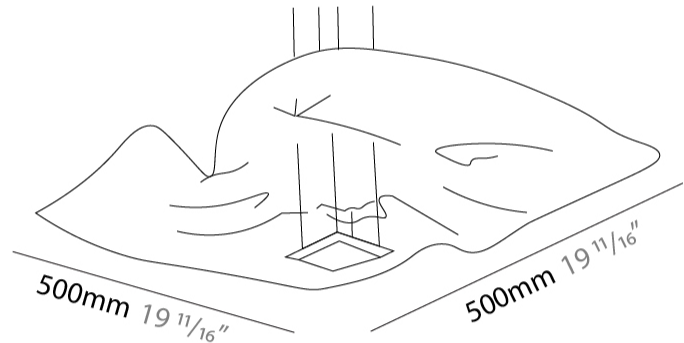

base number

1. To build a product code in our configurator select the specify button on the base model # product page
2. To build a manual product code on this datasheet choose from the options listed below in blue font and add the suffix to the base model #

GENERAL

Series: Crash
Brand: Knikerboker
Division: Design
Mounting Type: Suspension
Mounting Location: Ceiling
Subcategory: Pendant

PHYSICAL

Shape: Abstract
Length (mm): 500
Length (in): 19 ¹¹/₁₆
Width (mm): 500
Width (in): 19 ¹¹/₁₆
Extension (mm): 2000
Extension (in): 78 ³/₄
Light Distribution: Indirect
Fixture Finish: EWH / EBK / MAN / COF / PRD / SLF / GLF / CLF / BRL / EWS / EWG / EWC / EWR / EBS / EBG / EBC / EBC / EBB / MAS / MAD / MAC / MAB / COS / CGO / CCL / CBL / PRS / PRG / PRC / PRB
Fixture Material: Metal

Cable Details: 4 Steel Cable 2000mm / 78 3/4" - Silicon Cable 2000mm / 78 3/4"

ELECTRICAL

Lamp Type: LED
Input Wattage (W): 10.5
Total Output Wattage (W): 10
Dimming: Tri-Mode (Non-Dimming and Phase Dimming (120Vac only) and 0-10V Dimming)
Driver Included: Yes
Driver Location: Integrated
Driver Type: Constant Current - Universal
Driver Class: Class 2
Input Voltage (V): 120 - 277
Constant Current (MA): 250
Upon Request: 0-10Vdc dimming / Phase dimming @120Vac / 277Vac

LED

Color Temperature (°K): 3000
Max. Delivered Lumen (lm): 1100
CRI: >85 CRI
Lamp Life (hrs): 50000

OPTICAL

RATINGS AND CERTIFICATIONS

Certified By: Certified for North American Standards
IP rating: IP20