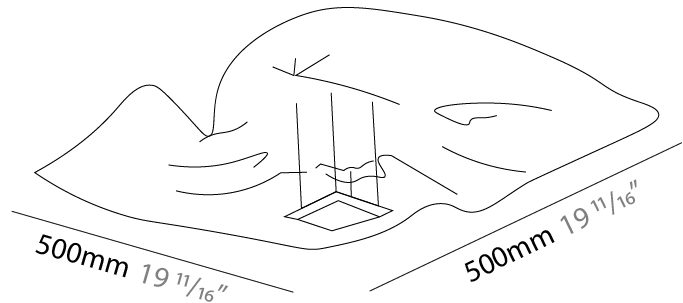

PROJECT	_____
TYPE	_____
SPECIFIER	_____
QUANTITY	_____
DATE	_____

CRASH SURFACE

D132050- _____
base number

1. To build a product code in our configurator select the specify button on the base model # product page
2. To build a manual product code on this datasheet choose from the options listed below in blue font and add the suffix to the base model #

GENERAL

Series: Crash
Brand: Knikerboker
Division: Design
Mounting Type: Surface
Mounting Location: Ceiling

PHYSICAL

Shape: Rectangle
Length (mm): 500
Length (in): 19 ¹¹/₁₆
Width (mm): 500
Width (in): 19 ¹¹/₁₆
Height (mm): 300
Height (in): 11 ¹³/₁₆
Light Distribution: Indirect
Fixture Finish: EWH / EBK / MAN / COF / PRD / SLF / GLF / CLF / BRL / EWS / EWG / EWC / EWR / EBS / EBG / EBC / EBC / EBB / MAS / MAD / MAC / MAB / COS / CGO / CCL / CBL / PRS / PRG / PRC / PRB
Fixture Material: Metal

ELECTRICAL

Lamp Type: LED
Input Wattage (W): 21
Total Output Wattage (W): 20
Dimming: Tri-Mode (Non-Dimming and Phase Dimming (120Vac only) and 0-10V Dimming)
Driver Included: Yes
Driver Location: Integrated
Driver Type: Constant Current - Universal
Driver Class: Class 2
Input Voltage (V): 120 - 277
Constant Current (MA): 250

LED

Number of LEDs: 2
Color Temperature (°K): 3000
Max. Delivered Lumen (lm): 2200
CRI: >85 CRI
Lamp Life (hrs): 50000

OPTICAL

RATINGS AND CERTIFICATIONS

Certified By: Certified for North American Standards
IP rating: IP20